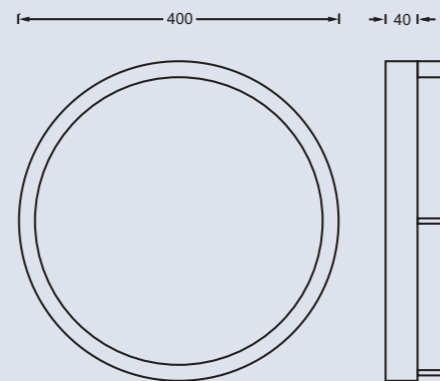

Design: LIC

Deckenleuchte

Aluminium: silber oder weiß
1 x LED RGB, 16 W
Konverter extern
IR-Handsender

Wall-mounted luminaire

Aluminium: silver or white
1 x LED RGB, 16 W
converter outside of lamp
IR-remote control